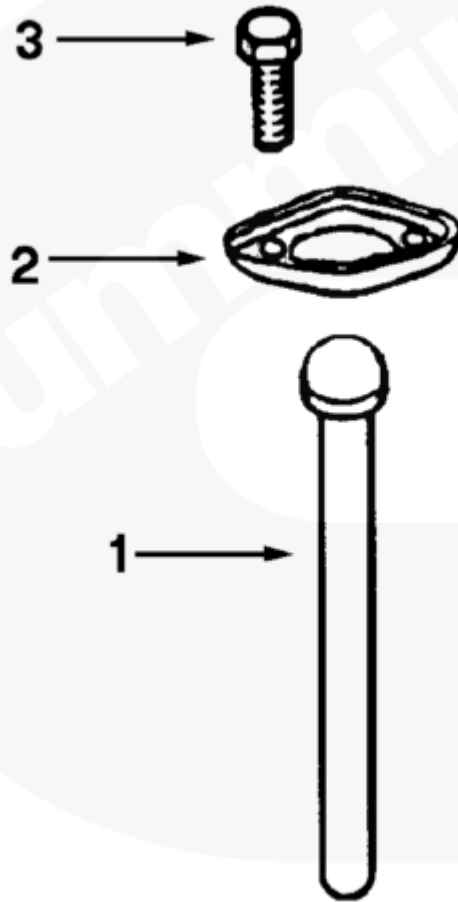

Parts Catalog - Option Detail

Electronic Parts Catalog - Option Detail				
Option	Group	Graphic	Film Card	Date
PP1703	06.01	fi100gq	F	15-FEB-94
Engines	NH/NT 855, NT495, NT743, NTA855 N106			

©Cummins Inc

fi100gq

[SMALL](#) | [MEDIUM](#) | [LARGE](#)

Cart	Ref No	Part Number	Part Description	Required	Remarks
View My Cart					
		PP1703	Injector		Injector Mounting
<input type="checkbox"/>	1	191916	Injector Plunger Link	6	

<input type="checkbox"/>	2	3028171	Injector Clamp	6	
<input type="checkbox"/>	3	3028279	Twelve Point Cap Screw	12	5/16 - 18 X 1 1/8"

© 2019 Cummins Inc., Box 3005, Columbus, IN 47202-3005 U.S.A.
Terms of Use and Disclaimers | Recommended System Requirements
Need Assistance? Please click on the Contact Us button in the top right corner of any page.